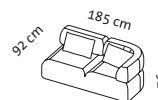

all together

Design Kati Meyer-Brühl

Oe 92 l

Sitzhöhe: 43 cm
seat height: 43 cm