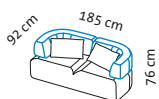

all together

Design Kati Meyer-Brühl

2 k