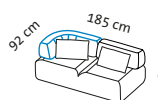

all together

Design Kati Meyer-Brühl

Oe 92 r k

Sitzhöhe: 43 cm
seat height: 43 cm