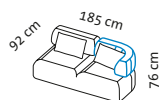

all together

Design Kati Meyer-Brühl

Oe 92 l k

Sitzhöhe: 43 cm
seat height: 43 cm