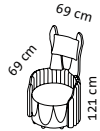

libellule

Design Kati Meyer-Brühl

1

1 princess

1 wood

H

Sitzhöhe: 44 cm
seat height: 44 cm