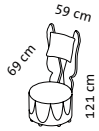

libellule

Design Kati Meyer-Brühl

1

1 princess

1 wood

H

Sitzhöhe: 44 cm
seat height: 44 cm