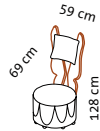

libellule

Design Kati Meyer-Brühl

1

1 princess

1 wood

H

Sitzhöhe: 44 cm
seat height: 44 cm