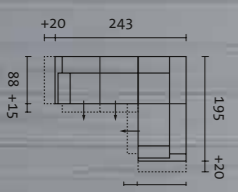

FARBRAUSCH: DIE ZEITLOSE FORM VON ALBA 55/70 – ALL IN ONE BIETET EINE IDEALE BASIS FÜR AUSSERGEWÖHNLICHE FARBKOMBINATIONEN, WÄHREND DER SPITZENKOMFORT HÖCHSTEN WOHNGENUSS VERSPRICHT.

IN THE RUSH OF COLOURS: THE TIMELESS FORM OF ALBA 55/70 – ALL-IN-ONE IS AN IDEAL BASIS FOR THE USE OF BOLD COLOURS, WHILE THE RANGE'S SUPREME COMFORT IS THE HEIGHT OF PLEASURE.