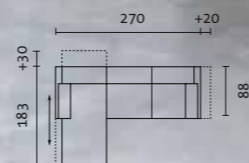

LONGCHAIR UND ANSTELLSOFA ALBA SYSTEM/M,  
EINLADEND WEICH GEPOLSTERT. BEZÜGE ABZIEHBAR.

LONG CHAIR AND ANNEXE SOFA ALBA SYSTEM/M WITH  
INVITINGLY SOFT UPHOLSTERY. REMOVABLE COVERS.

Sessel grace B / T / H 65 / 65 / 76 cm