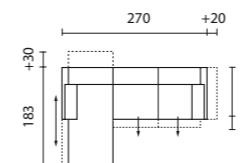

ALBA IS IDEAL FOR THE CREATION OF CUSTOMISED CORNER SUITES LIKE THIS LUXURIÖSE AND VERSATILE YET COMPACT FORMATION ALBA 55/70 – ALL-IN-ONE WITH SEATS THAT CAN BE PULLED OUT BY 15 CM.

chair gerard w / d / h 73 / 80-96 / 111 cm